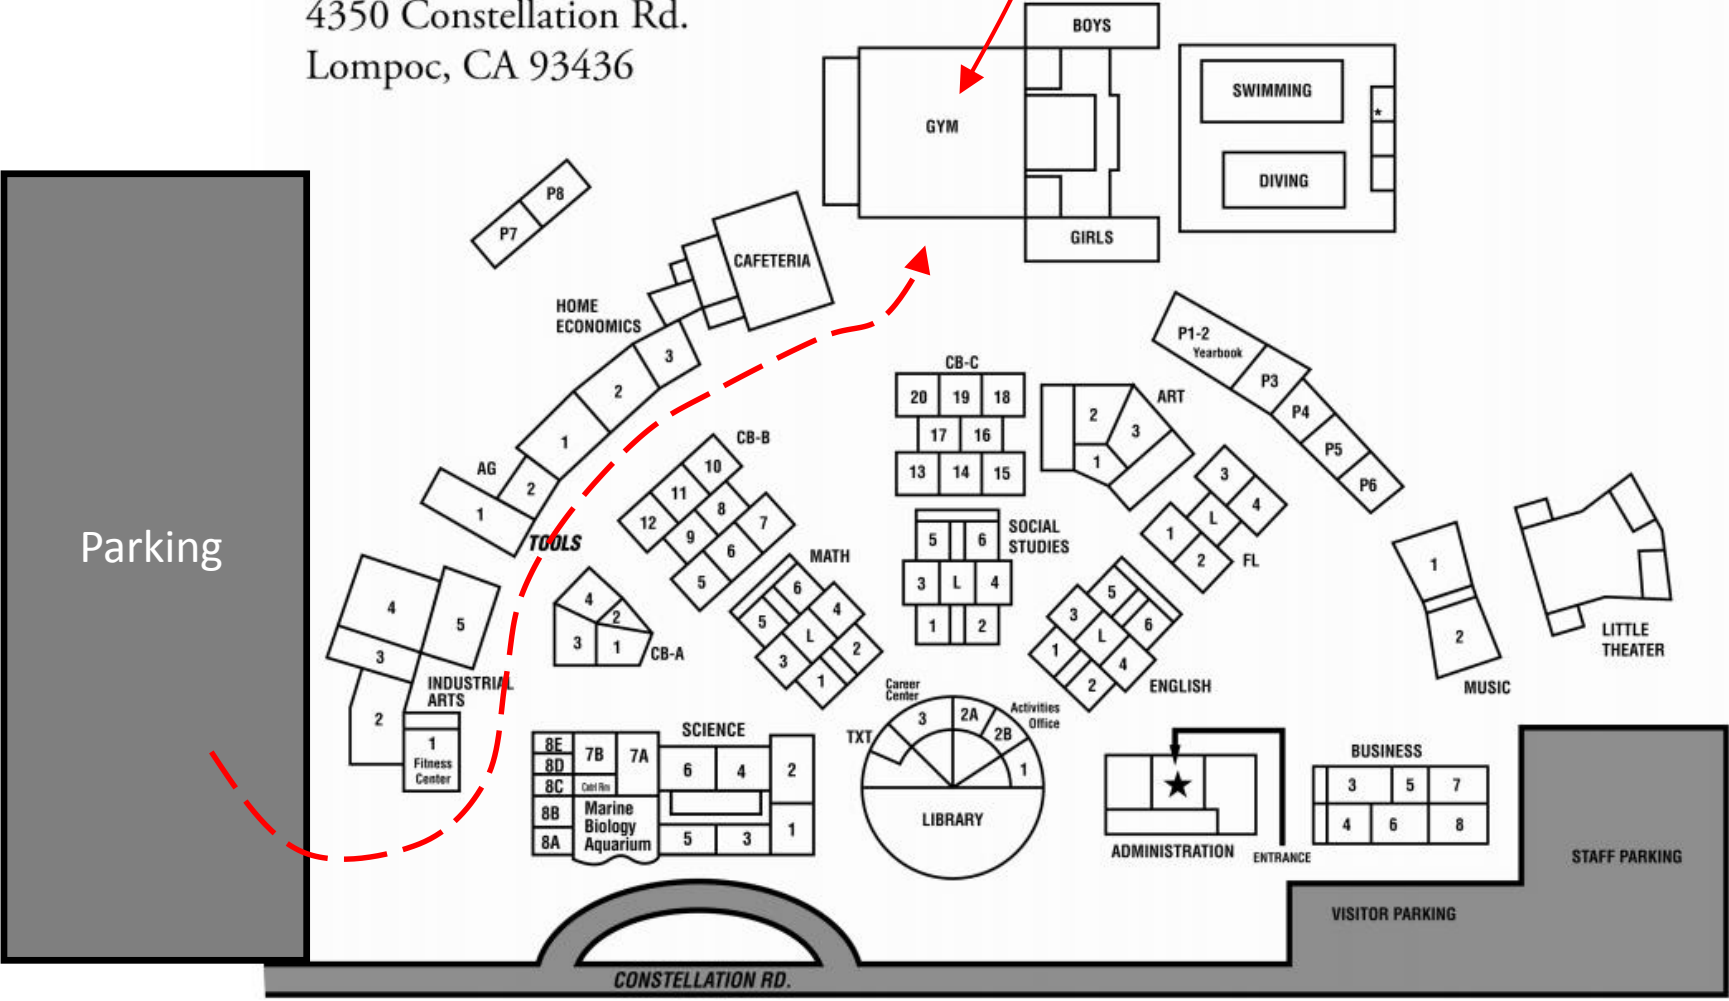

Cabrillo High School
 4350 Constellation Rd.
 Lompoc, CA 93436

STEM Expo

Parking

STAFF PARKING

VISITOR PARKING

CONSTELLATION RD.